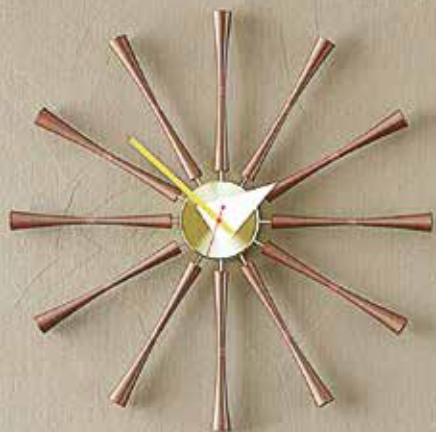

> Laccato Bianco Opaco 802

COLLEZIONE **ALTO RILIEVO**

> Laccato bianco opaco 806

> Laccato bianco opaco 808

COLLEZIONE ALTO RILIEVO

> Laccato Bianco Azimut 2012

> Laccato Bianco Opaco 2016

> Laccato Bianco Opaco 2014

> Olmo Perla 1609

> Olmo Perla 1509

A modern interior scene featuring a white door with a silver handle on the left. To the right of the door, a light-colored woven basket and a wide-brimmed hat are mounted on a dark wooden shelf against a green wall. In the foreground, a red upholstered armchair with dark legs sits on a patterned carpet. In the background, a glass wardrobe with a silver handle is visible, reflecting the room's interior. To the right, a bed with white linens is partially visible near a window with sheer curtains.